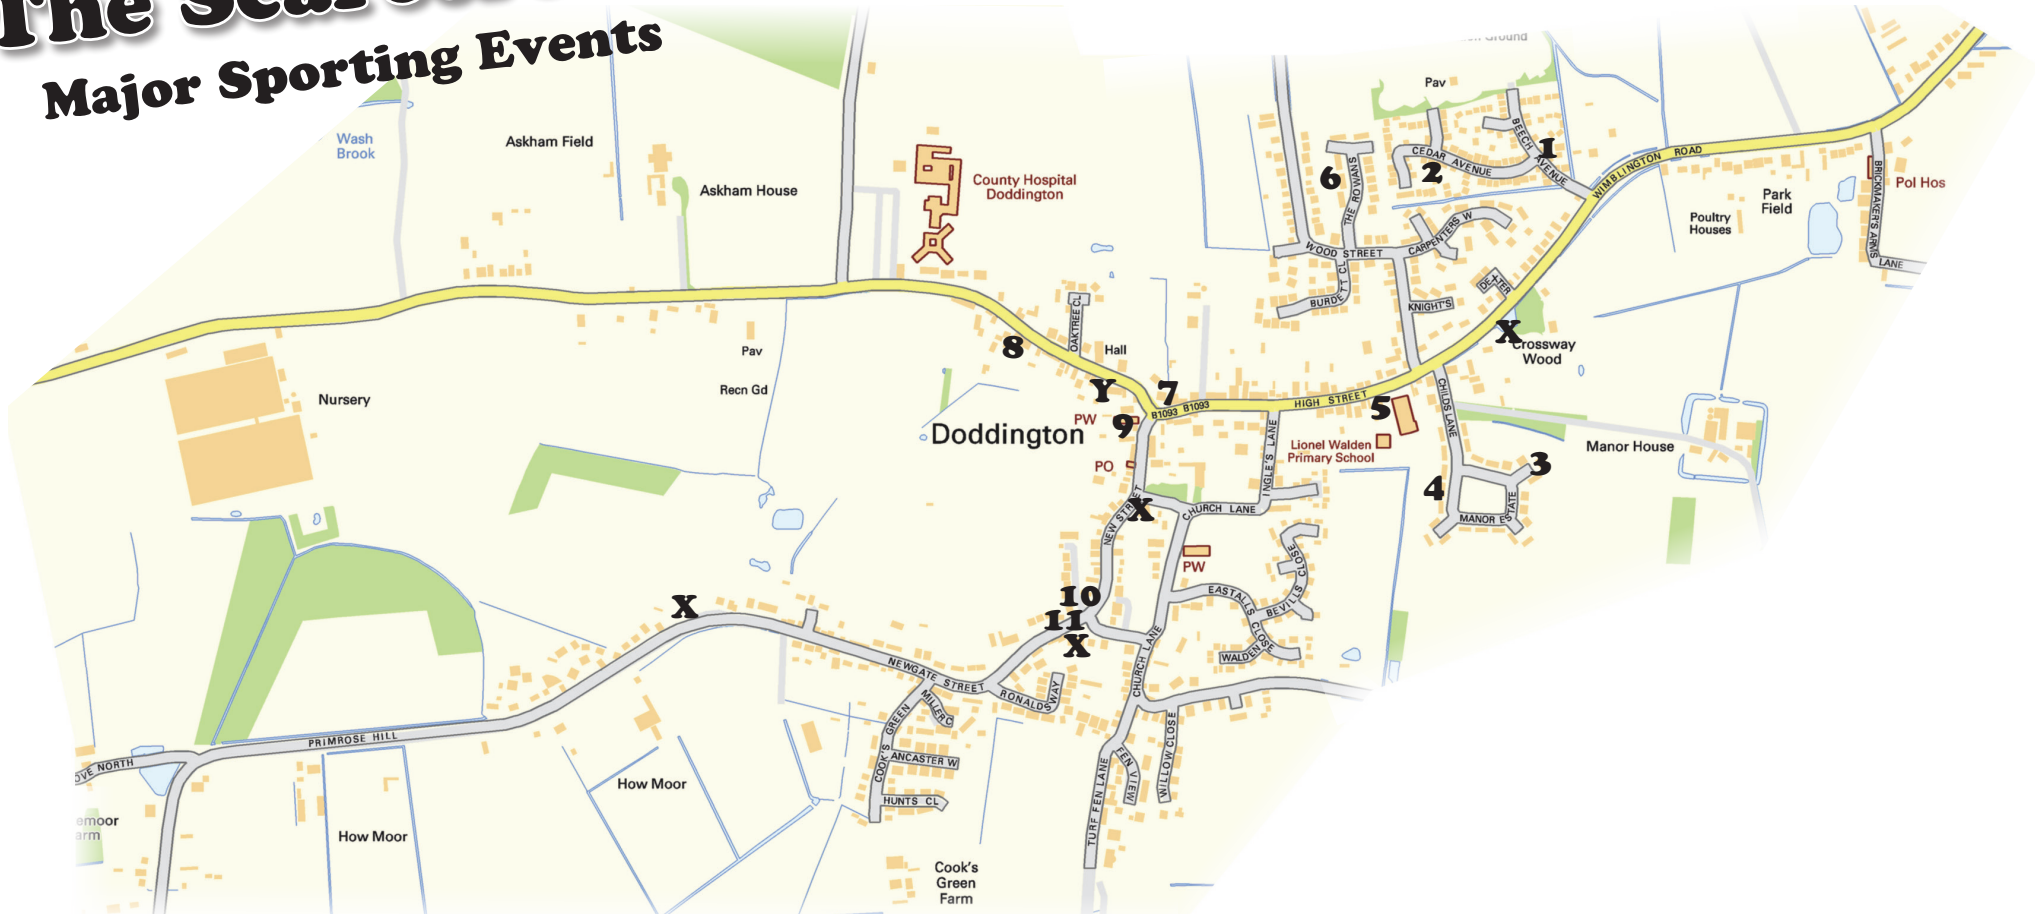

The Scarecrow Trail

Major Sporting Events

1 - Formula 1
20 Beech Avenue

2 - The Greatest Olympian
37 Cedar Avenue

3 - Tour de France
26 Manor Estate

4 - Batsman no. 11
11 Manor Estate

5 - Badminton Horse Trials
Lionel Walden School (After School Club)

6 - Grace Reid - 3m Springboard Diver
12 The Rowans

7 - The Ashes
69 High Street

8 - Adlington goes for Gold!
42 Benwick Road

9 - The Olympic
5 New Street

10 - Iron Man Triathlon
Top of Thistledown

11 - Rugby Training
Top of Thistledown

Y - 1st Doddington Beavers
Olympic Team

X - The Doddington Guides
Cyclist - The pond
Tennis player - Cow Field (pocket park)
Footballer - Three Tuns
Horse Rider - Doddington Village Sign